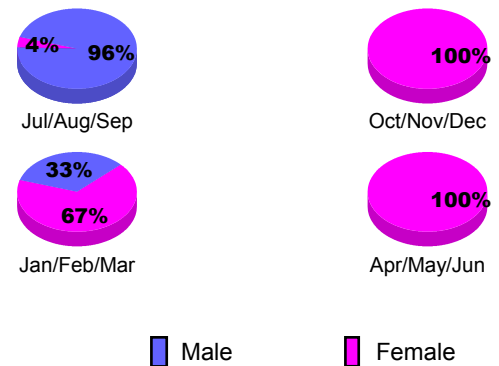

GMT: **Junichi Takata**

Location: **JAPAN**

GMT CA: **5**

CLUBS

Month	New Club Goal	Actual New Clubs	Actual Dropped Clubs	Gain/Loss of Clubs
2012-2013				
Jul/Aug/Sep	0	0	0	0
Oct/Nov/Dec	1	0	0	0
Jan/Feb/Mar	0	0	0	0
Apr/May/June	0	0	0	0
Totals	1	0	0	0

Club Results 2012-2013

Goal, New, Dropped, Gain/Loss

YTD Status Quo Clubs 2012-2013

Status Quo Clubs Compared to Status Quo Members

Club Gain/Loss 2012-2013

MEMBERSHIP

Month	Net Memb Goal	Actual New Memb	Actual Dropped Memb	Gain/Loss of Memb
2012-2013				
Jul/Aug/Sep	50	42	47	-5
Oct/Nov/Dec	50	39	46	-7
Jan/Feb/Mar	20	52	50	2
Apr/May/June	-20	56	100	-44
Totals	100	189	243	-54

Membership Results 2012-2013

Goal, New, Dropped, Gain/Loss

Gender Comparison 2012-2013

Membership Gain/Loss 2012-2013