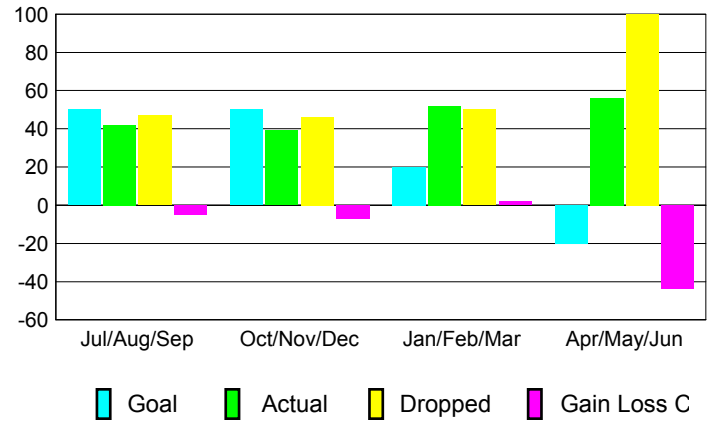

GMT: **Junichi Takata**

Location: **JAPAN**

GMT CA: **5**

CLUBS

Month	New Club Goal	Actual New Clubs	Actual Dropped Clubs	Gain/Loss of Clubs
2012-2013				
Jul/Aug/Sep	0	0	0	0
Oct/Nov/Dec	1	0	0	0
Jan/Feb/Mar	0	0	0	0
Apr/May/June	0	0	0	0
Totals	1	0	0	0

Club Results 2012-2013

Goal, New, Dropped, Gain/Loss

YTD Status Quo Clubs 2012-2013

Status Quo Clubs Compared to Status Quo Members

Club Gain/Loss 2012-2013

MEMBERSHIP

Month	Net Memb Goal	Actual New Memb	Actual Dropped Memb	Gain/Loss of Memb
2012-2013				
Jul/Aug/Sep	50	42	47	-5
Oct/Nov/Dec	50	39	46	-7
Jan/Feb/Mar	20	52	50	2
Apr/May/June	-20	56	100	-44
Totals	100	189	243	-54

Membership Results 2012-2013

Goal, New, Dropped, Gain/Loss

Gender Comparison 2012-2013

Membership Gain/Loss 2012-2013